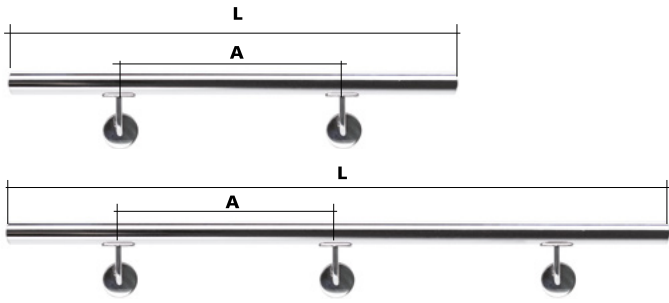

Handrails KIT / Corrimani KIT

READY FOR INSTALLATION

Our new series of handrail kits come in satin and mirror polished stainless steel, as well as wood, ready to be assembled. The kit comes complete with handrail supports as well as 2 or 3 meter long tubes. Easy to install on any wall, our kits are perfect for any level of technical expertise.

PRONTI PER L'INSTALLAZIONE

Nuova serie di corrimani in kit in acciaio inox satinati, lucidi e in legno, pronti per il montaggio. Questi articoli vengono forniti completi di reggicorrimano e tubo da 2 o 3 metri. Facili da installare su qualsiasi parete è ideale per anche per i meno esperti.

AISI304	Ø Tube - Tubo	L Length - Lunghezza	A
Satin finish - <i>Satinato</i>			
SE090	Ø 42,4 x 2,0 mm 1 2/3" dia. x 5/64"	2000 mm 78 3/4"	1500 mm 4' 1" 1/16"
SE091	Ø 42,4 x 2,0 mm 1 2/3" dia. x 5/64"	3000 mm 118 1/8"	1250 mm 4' 1" 7/32"