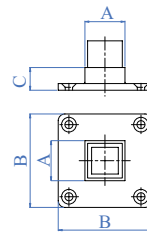

Anchorage for handrail
Ancoraggio per corrimano

AISI316	A	B	C
SE4701	For tube - Per tubo 40 x 40 x 2,0 mm 1 9/16" x 1 9/16" x 5/64"	80 mm 3 5/32"	18 mm 45/64"