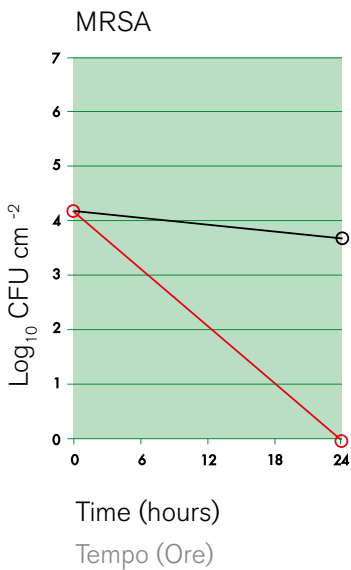

—○— With IAM+ / Con IAM+

—○— Without IAM+ / Senza IAM+