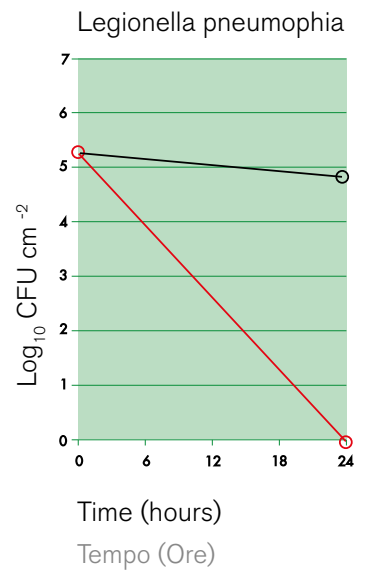

—○— With IAM+ / Con IAM+

—○— Without IAM+ / Senza IAM+