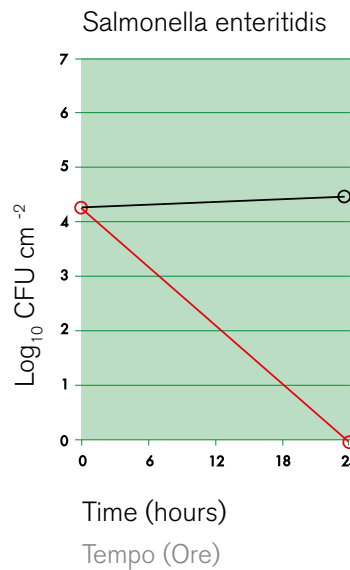

—○— With IAM+ / Con IAM+

—○— Without IAM+ / Senza IAM+