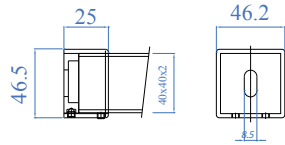

AISI304	AISI316	Dimensions Dimensioni	Length Lunghezza	Weight Peso
SE001	SE4801	Ø 42,4 x 2,0 mm 1 2/3" dia. x 5/64"	3000 mm 9' - 10"	6,07 kg
SE001/6000	SE4801/6000	Ø 42,4 x 2,0 mm 1 2/3" dia. x 5/64"	6000 mm 19' - 8"	12,14 kg

Squared section handrail / Corrimano sezione quadrata

Stainless steel, satin finish, with grain size 320, individually packed
In acciaio inossidabile satinato con grana 320, imbustato individualmente

AISI304	AISI316	Dimensions	Length	Weight
SE00204040	SE10204040	40 x 40 x 2,0 mm 1 9/16" x 1 9/16" x 5/64"	3000 mm 9' - 10"	7,36 kg
SE06204040	SE16204040	40 x 40 x 2,0 mm 1 9/16" x 1 9/16" x 5/64"	6000 mm 19' - 8"	14,72 kg

Elbows 90°, for square tube, satin finish
Raccordo a 90° per tubo quadro, satinato

AISI304	AISI316	A	B
SE4713/304	SE4713	For tube - Per tubo 40 x 40 x 2,0 mm 1 9/16" x 1 9/16" x 5/64"	25 mm - 1"

Pivotable connector for square tube, satin finish
Raccordo snodato per tubo quadro, satinato

AISI316	A
SE4743	For tube - Per tubo 40 x 40 x 2,0 mm - 1 9/16" x 1 9/16" x 5/64"

Titting for square tube
Connettore per tubo quadrato

AISI316	A
SE4760	For tube - Per tubo 40 x 40 x 2,0 mm - 1 9/16" x 1 9/16" x 5/64"