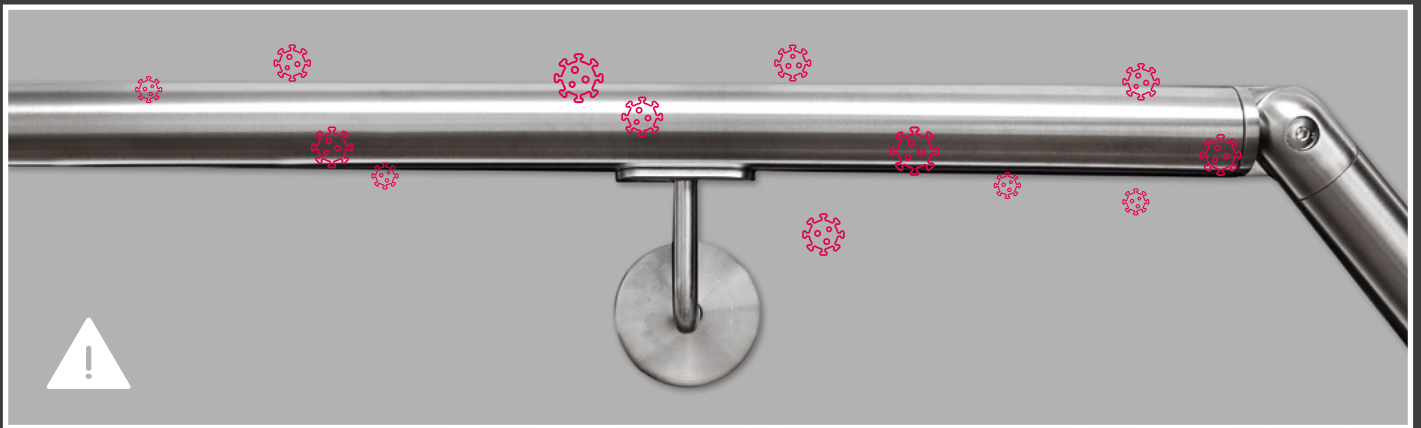

The problem

THE RISK OF CONTAGION

It is shown that surfaces in public places are one of the main channels of spread of viruses and bacteria.

Il problema

IL RISCHIO DEL CONTAGIO

È dimostrato che le superfici nei luoghi pubblici sono uno dei principali canali di diffusione di virus e batteri.