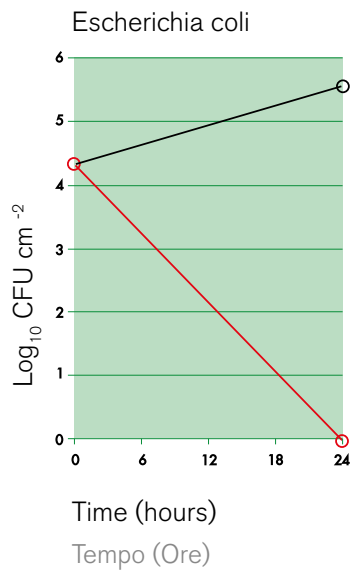

—○— With IAM+ / Con IAM+

—○— Without IAM+ / Senza IAM+