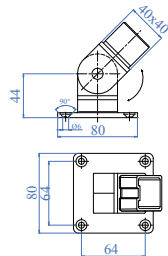

Pivotable connector for square tube, satin finish
Raccordo snodato per tubo quadro, satinato

AISI316	A
SE004720141	For tube - Per tubo 40 x 40 x 2,0 mm - 1 9/16" x 1 9/16" x 5/64"