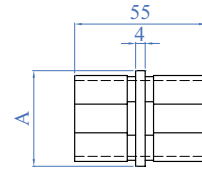

Titting for square tube
Connettore per tubo quadrato

AISI316	A
SE4760	For tube - Per tubo 40 x 40 x 2,0 mm - 1 9/16" x 1 9/16" x 5/64"