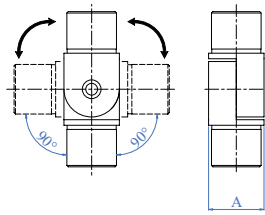

Squared section handrail / Corrimano sezione quadrata

Stainless steel, satin finish, with grain size 320, individually packed
In acciaio inossidabile satinato con grana 320, imbustato individualmente

AISI304	AISI316	Dimensions	Length	Weight
SE00204040	SE10204040	40 x 40 x 2,0 mm 1 9/16" x 1 9/16" x 5/64"	3000 mm 9' - 10"	7,36 kg
SE06204040	SE16204040	40 x 40 x 2,0 mm 1 9/16" x 1 9/16" x 5/64"	6000 mm 19' - 8"	14,72 kg

Elbows 90°, for square tube, satin finish
Raccordo a 90° per tubo quadro, satinato

AISI304	AISI316	A	B
SE4713/304	SE4713	For tube - Per tubo 40 x 40 x 2,0 mm 1 9/16" x 1 9/16" x 5/64"	25 mm - 1"

Pivotable connector for square tube, satin finish
Raccordo snodato per tubo quadro, satinato