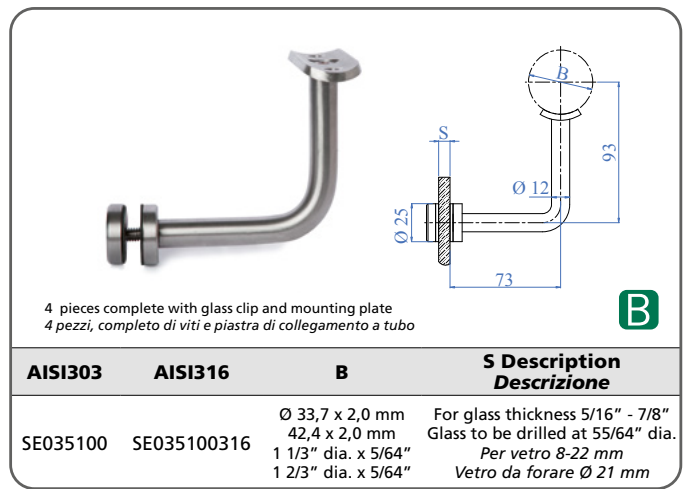

Anchore for tube, satin finish
Ancoraggio per tubo, satinato

AISI316	A For tube - Per tubo	B	C	D
SE4561	Ø 42,4 x 2,0 mm 1 2/3" dia. x 5/64"	Ø 84 mm 3 5/16" dia.	84 mm 3 5/16"	65 mm 2 9/16"

Anchore for tube, satin finish
Ancoraggio per tubo, satinato

AISI316	A For tube - Per tubo	B	C	D
SE4566	Ø 42,4 x 2,0 mm 1 2/3" dia. x 5/64"	Ø 84 mm 3 5/16" dia.	80 mm 3 5/32"	65 mm 2 9/16"

Satin finish, with knurling
Satinati, con zigrinatura

AISI303	AISI316	For tube - Per tubo
SE01151	SE01151316	Ø 42,4 x 2,0 mm - 1 2/3" dia. x 5/64"